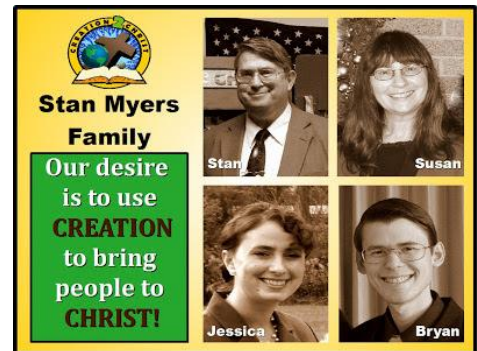

Missionary
Myers Family
Creation 2 Christ

We are thankful to Christ our Creator for allowing us to share the message of creation and the gospel with people of all ages.

Our family ministry is out of Smyrna Baptist Church in Pensacola, Florida under **Heartland Baptist Missions**. We currently reside in Minnesota, but travel across the states as God opens doors of opportunity.

We have many PowerPoint, song-sprinkled messages that deal with different creation themes that we share at churches, schools, and groups of all kinds.

During the summers we team with churches and camps to reach out to the children of their communities by teaching our creation-based, attention-grabbing, Bible-packed Vacation Bible School curriculum.

We enjoy partnering with churches to man "Creation Booths" at their area fairs and share the gospel with those who come by.